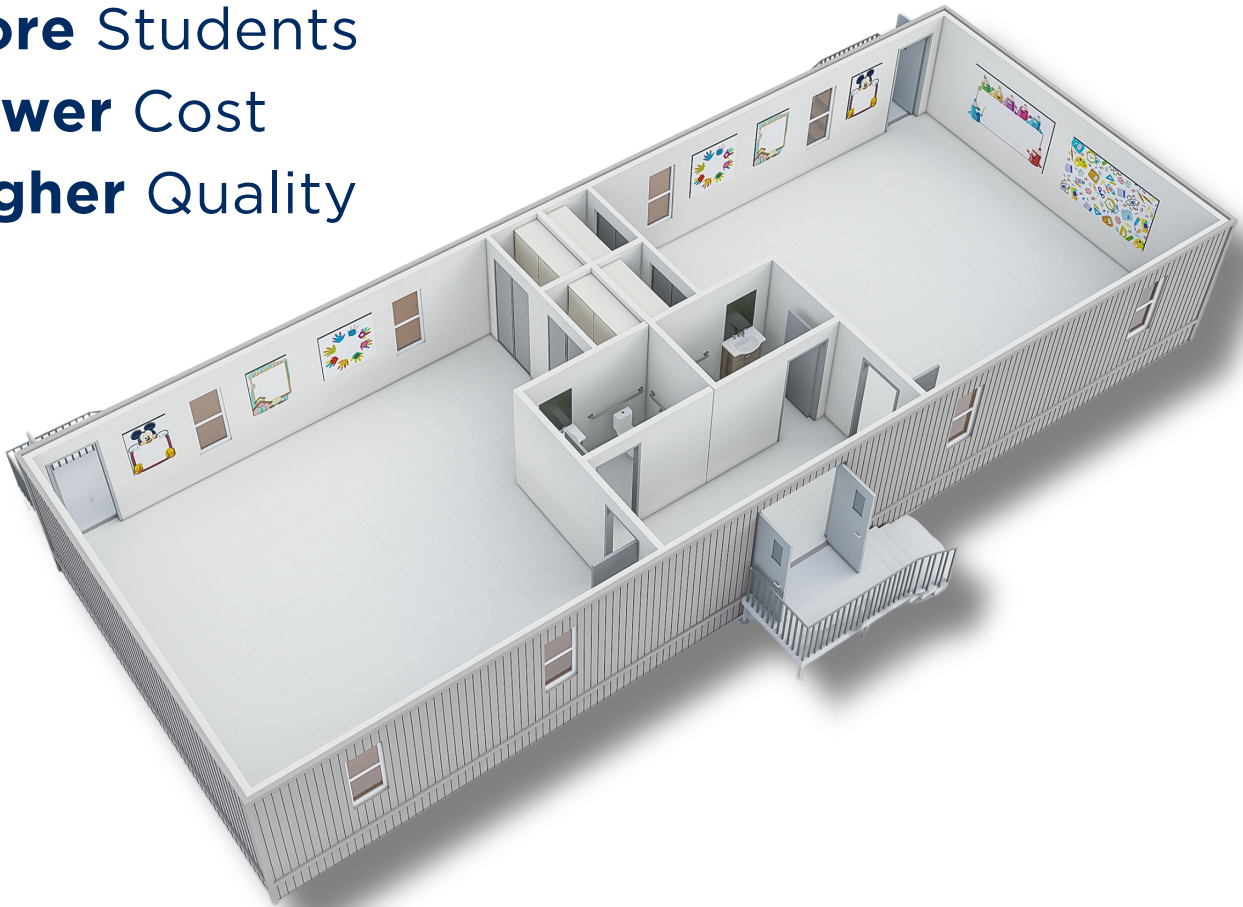

24' X 64'  
**Portable Classrooms**

**NADLER**  
MODULAR

**More Space**  
**More Students**  
**Lower Cost**  
**Higher Quality**

## **SPECIFICATIONS**

Features: Entry Area/Closets

Exterior Finishes: Hi-Rib Steel

Interior Finishes: T-Gid, VCG Walls, VCT Floor

Heat/Cool: Individual Classroom Thermostat Control

Size: 1536 SqFt

Optional: Bathroom (Shown)