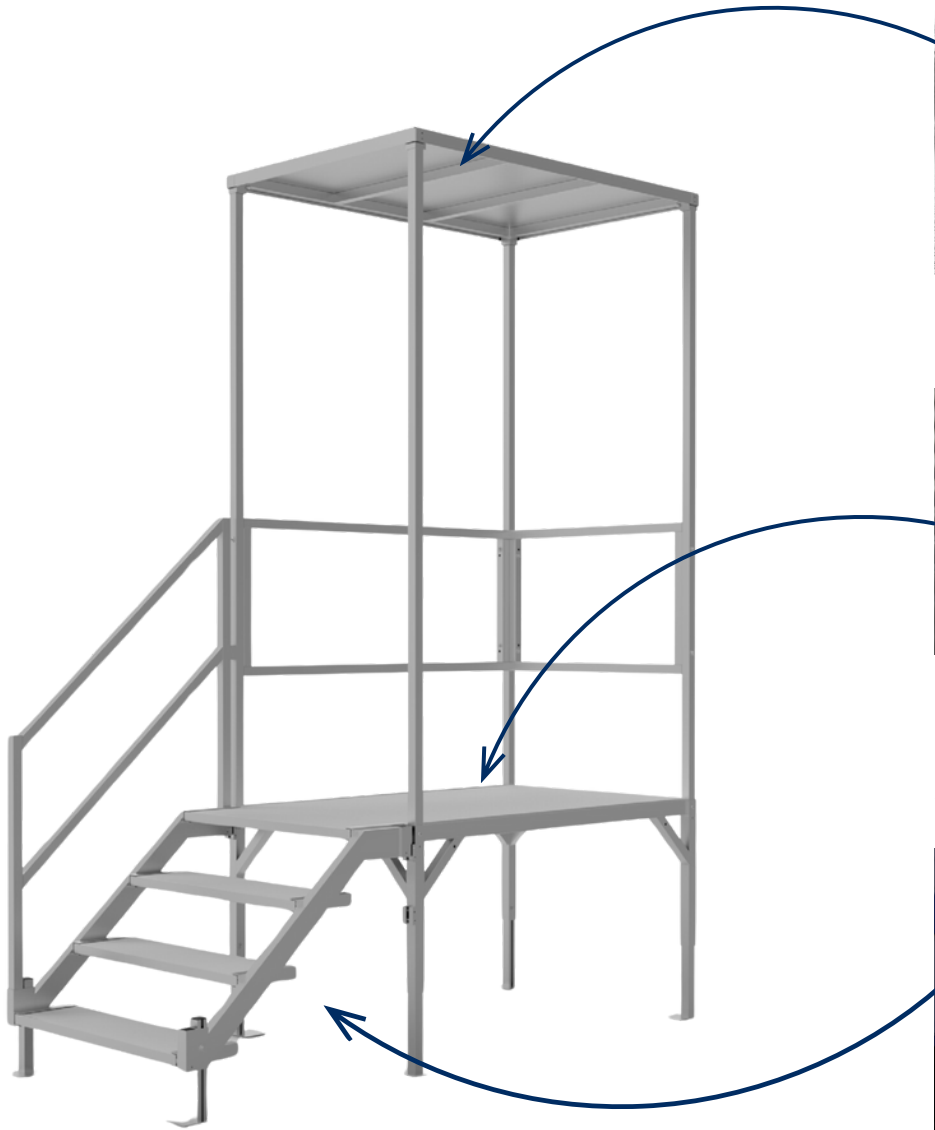

Tension Adjustment

Chair Tilt Lock

Seat Height

Arm Height

Waterfall Seat Edge

Contoured Cushions

Center-Tilt Movement

Black mesh back with breathable mesh fabric seat + Pneumatic seat height adjustment + Height adjustable arms + Single position tilt lock with tilt tension adjustment + GreenGuard certified

Table: 23.6"D x 55.1"W x 29.5"H

Features: Stainless Steel Appliances

Visuals are representations only. Equipment may differ and are subject to availability.

Canopy provides full weather protection

Patented Solid Raised Rib Tread offers durable slip resistance

Seat Height: 16.5" - 20.5"

Seat Width: 20.5"

Seat Depth: 18.5"

Back Height: 22.5"

Back Width: 20.5"

Arm Height: 8.5"

Tension Adjustment

Chair Tilt Lock

Overall Dimensions:

Desk: 30"W x 60"D x 29"H

Return: 24"W x 48"D x 29"H

Style: Contemporary Desk

Material: Laminate

Finish: Grey

Features: Modesty Panel

Mobile Pedestal: