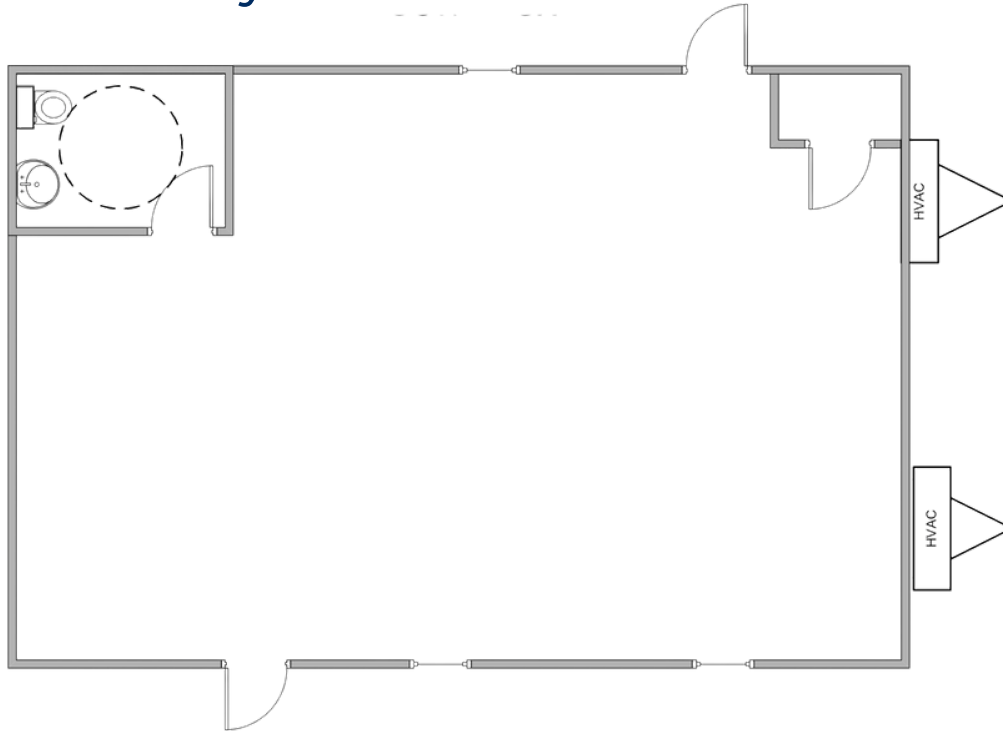

24' X 36'
Portable Classrooms

NADLER
MODULAR

More Space
More Students
Lower Cost
Higher Quality