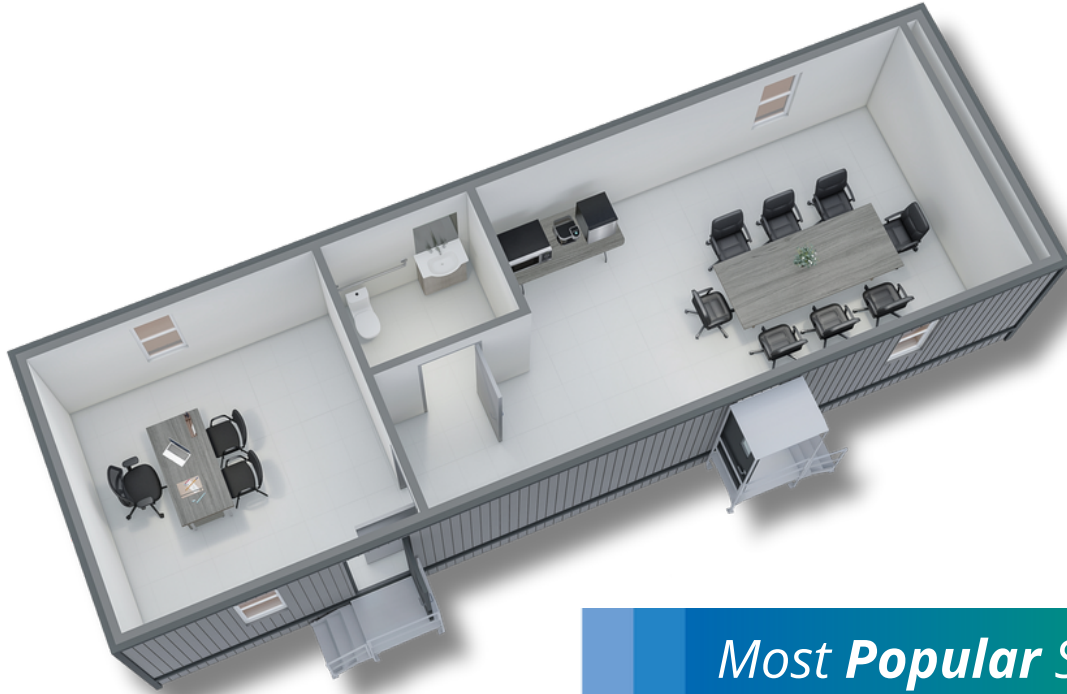

12' X 44' NadlerPlus

NADLER
MODULAR

Most Popular Set-Up