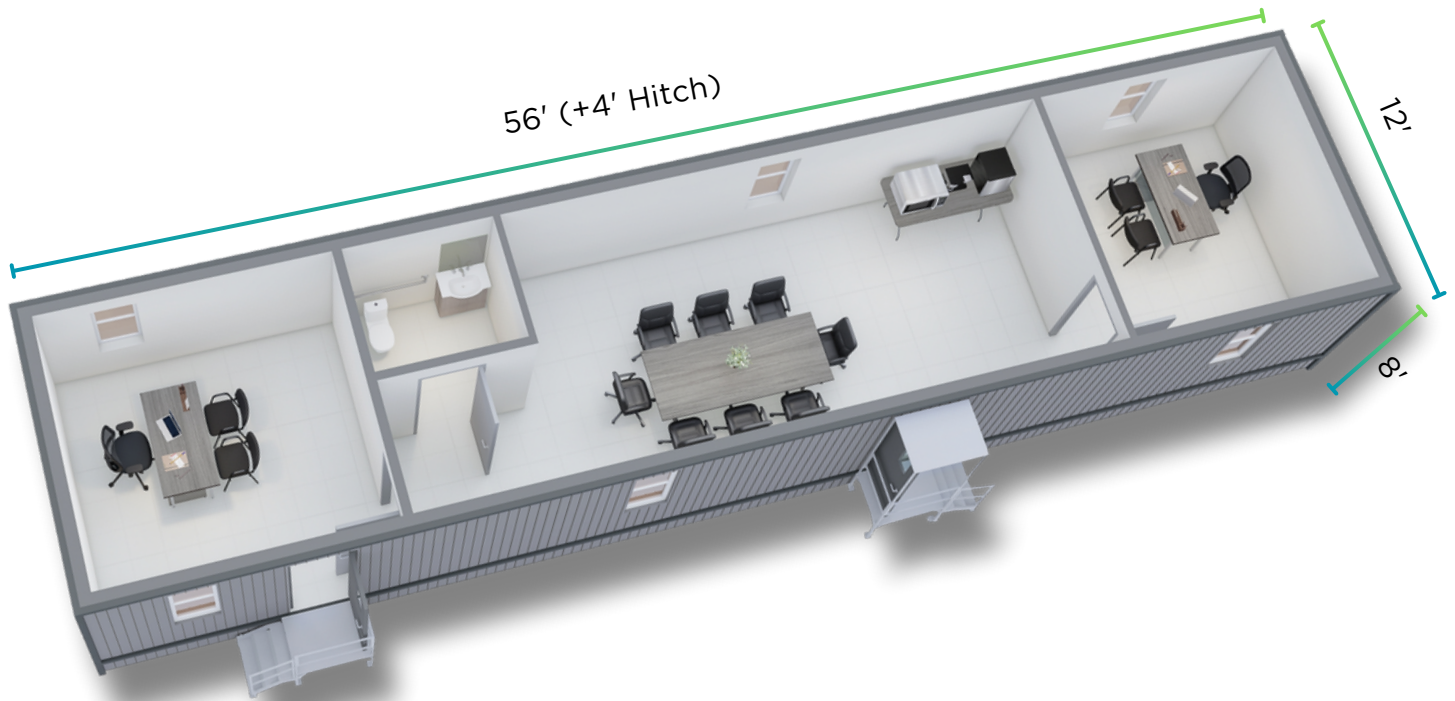

12' X 60'

MobileOffice

NADLER
MODULAR

Lease or Purchase
Flexible Design
Nadler Quality