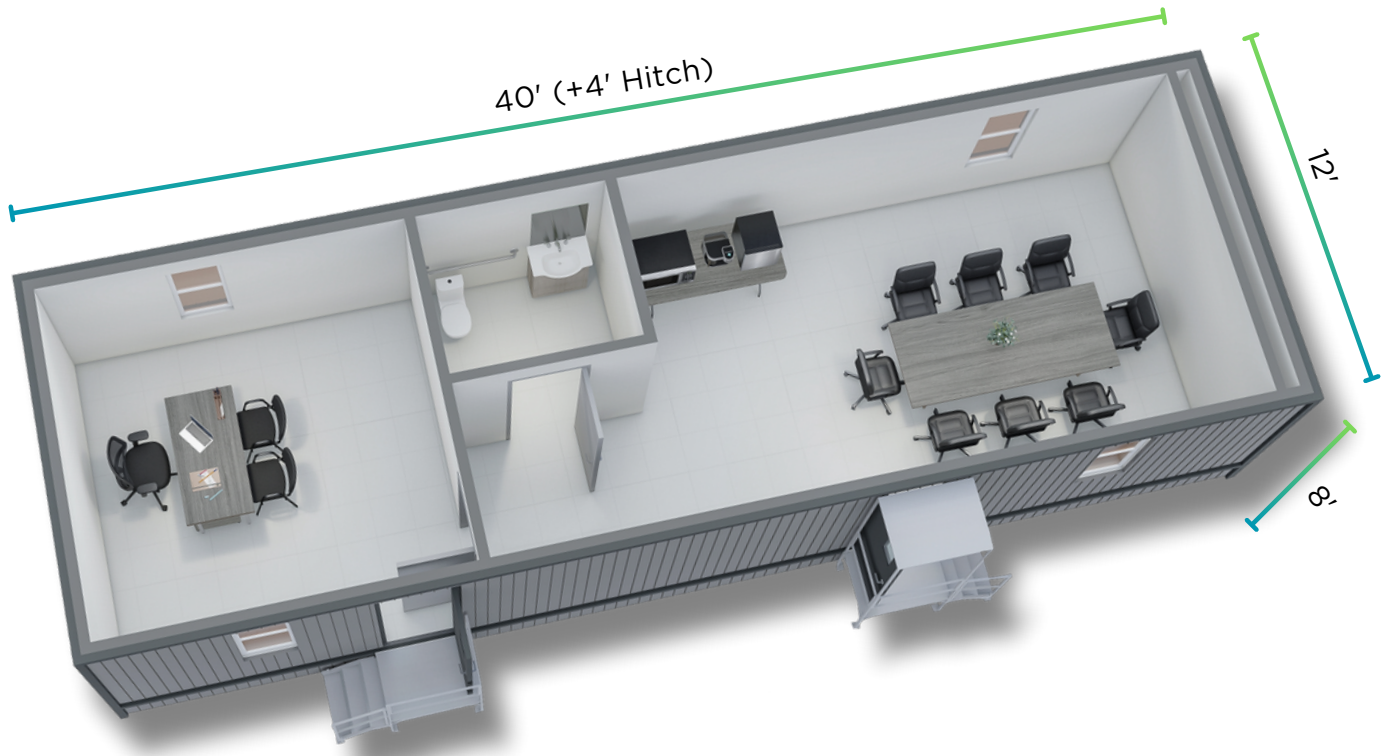

Lease or Purchase
Flexible Design
Nadler Quality