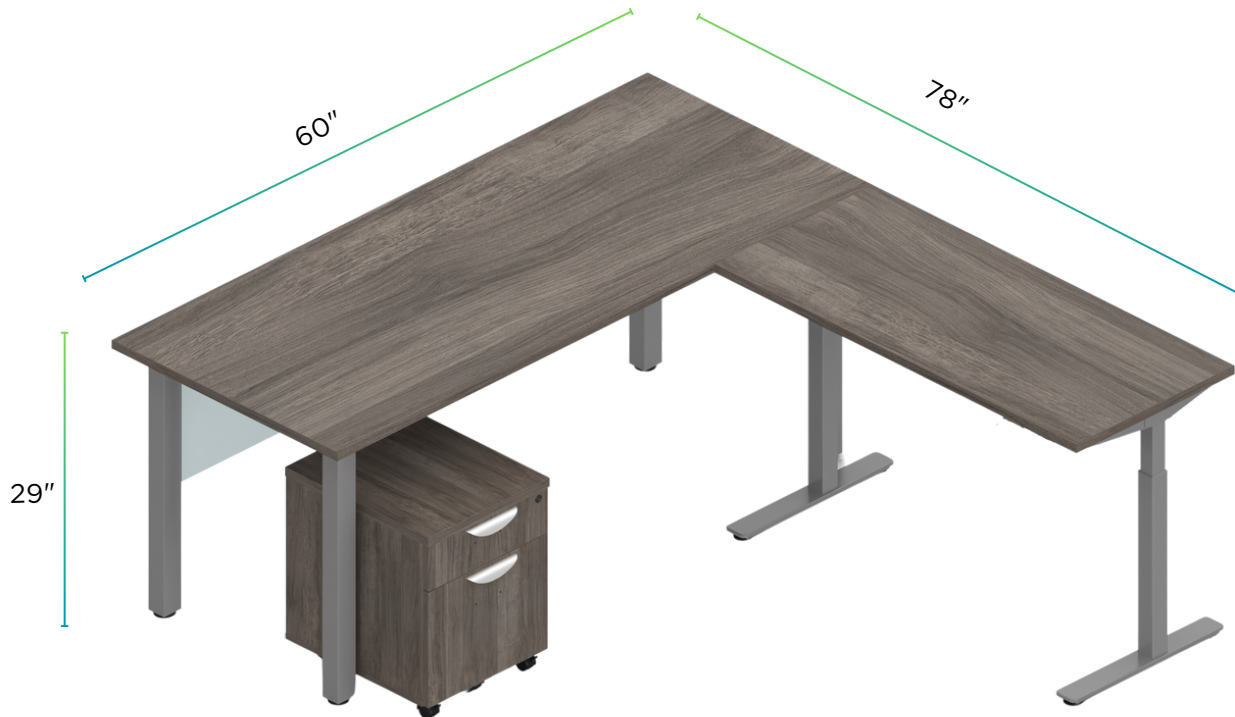

L - Desk

NADLER
MODULAR