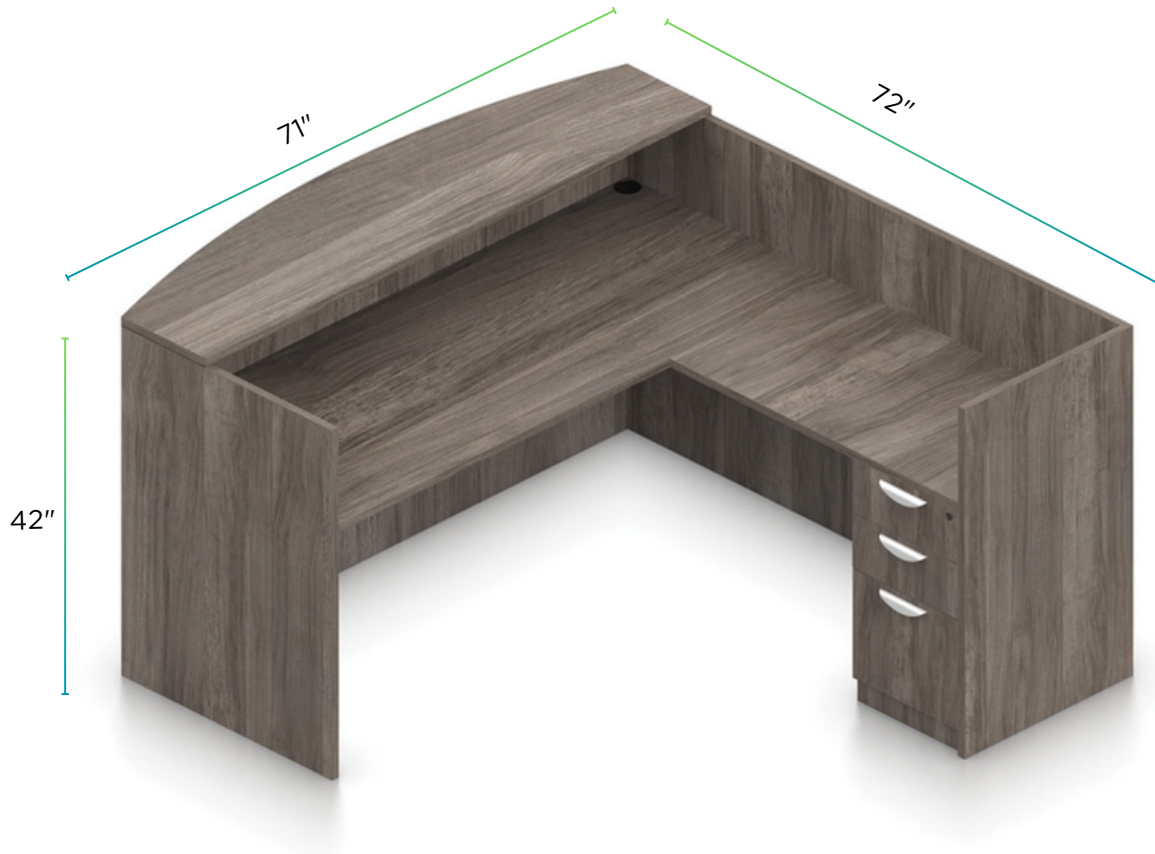

Overall Dimensions:

Desk: 30"W x 60"D x 29"H

Return: 24"W x 48"D x 29"H

Style: Contemporary Desk

Material: Laminate

Finish: Grey

Features: Modesty Panel

Mobile Pedestal:

Overall Dimensions:

16"W x 22"D x 19"H

Style: Contemporary Desk

Material: Laminate

Finish: Grey

Features: 2 Draws + Lock +
Full-extension ball bearing
sliding drawer slides

Visuals are representations only. Equipment may differ and are subject to availability.

BUILD BETTER WITH **NADLER MODULAR**
1-800-MODULAR | www.nadlermodular.com

Reception Desk

NADLER
MODULAR

Desk: 71"W x 30"D x 42"H

Return: 42"W x 24"D x 41"H

Style: Contemporary Desk

Material: Laminate

Finish: Grey